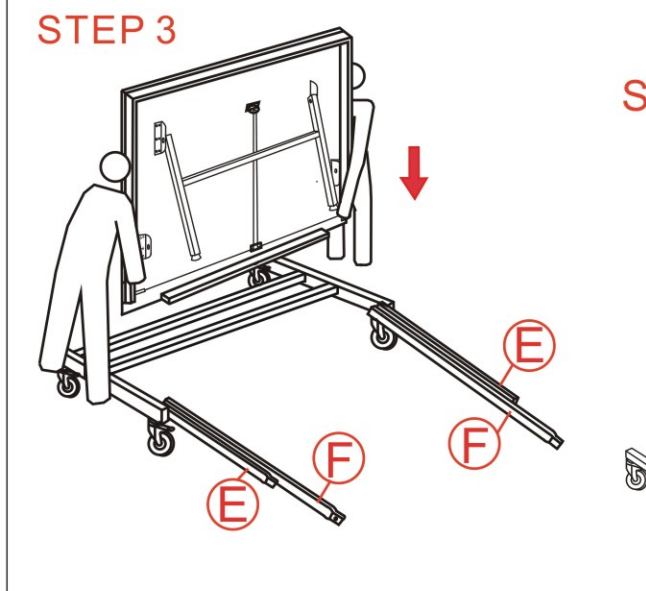

Moving the table on a sloping surface may cause the table to tip over, damage it or more seriously, lead to injury. Take the necessary precautions.

Take care when opening and closing the table. Ensure all locks are engaged.

MODEL:LION 19 SPORT ROLLAWAY ASSEMBLY INSTRUCTIONS

Height Adjustment

Bolt #A8(4 Pcs.) Bolt #A9(4 Pcs.) Bolt #A1(4 Pcs.) Bolt #A4(4 Pcs.) Bolt #A6(4 Pcs.)

Nuts#B1 (12 Pcs.)

Spacers C2(28 pcs.)

MODEL: LION 19 SPORT ROLLAWAY ASSEMBLY INSTRUCTIONS

Pull the release string in order to fold or unfold the table.