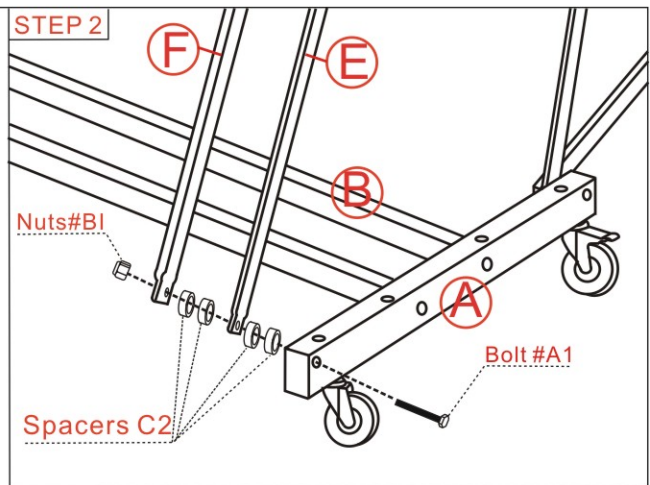

MODEL:LION 19 SPORT ROLLAWAY ASSEMBLY INSTRUCTIONS

Height Adjustment

Bolt #A8(4 Pcs.) Bolt #A9(4 Pcs.) Bolt #A1(4 Pcs.) Bolt #A4(4 Pcs.) Bolt #A6(4 Pcs.)

Nuts#B1 (12 Pcs.)

Spacers C2(28 pcs.)

MODEL: LION 19 SPORT ROLLAWAY ASSEMBLY INSTRUCTIONS

Pull the release string in order to fold or unfold the table.