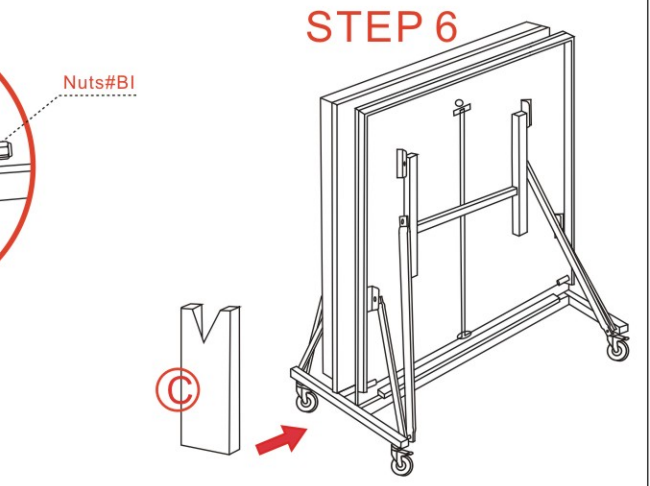

MODEL:LION 19 SPORT ROLLAWAY ASSEMBLY INSTRUCTIONS

Height Adjustment

Bolt #A8(4 Pcs.) Bolt #A9(4 Pcs.) Bolt #A1(4 Pcs.) Bolt #A4(4 Pcs.) Bolt #A6(4 Pcs.)

Nuts#B1 (12 Pcs.)

Spacers C2(28 pcs.)

MODEL: LION 19 SPORT ROLLAWAY ASSEMBLY INSTRUCTIONS

Pull the release string in order to fold or unfold the table.