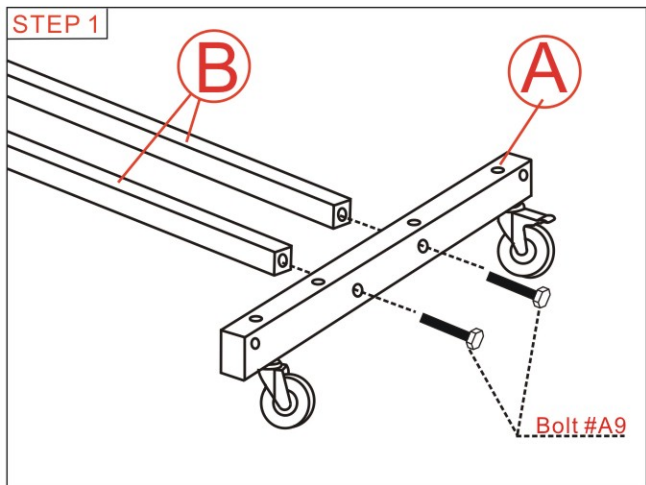

MODEL:LION 19 SPORT ROLLAWAY ASSEMBLY INSTRUCTIONS

Height Adjustment

Bolt #A8(4 Pcs.) Bolt #A9(4 Pcs.) Bolt #A1(4 Pcs.) Bolt #A4(4 Pcs.) Bolt #A6(4 Pcs.)

Nuts#B1 (12 Pcs.)

Spacers C2(28 pcs.)

MODEL: LION 19 SPORT ROLLAWAY ASSEMBLY INSTRUCTIONS

Pull the release string in order to fold or unfold the table.