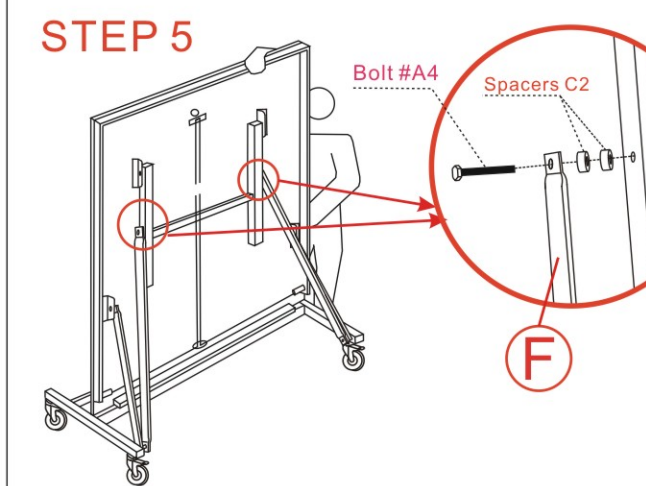

MODEL:LION 19 SPORT ROLLAWAY ASSEMBLY INSTRUCTIONS

Height Adjustment

Bolt #A8(4 Pcs.) Bolt #A9(4 Pcs.) Bolt #A1(4 Pcs.) Bolt #A4(4 Pcs.) Bolt #A6(4 Pcs.)

Nuts#B1 (12 Pcs.)

Spacers C2(28 pcs.)

MODEL: LION 19 SPORT ROLLAWAY ASSEMBLY INSTRUCTIONS

Pull the release string in order to fold or unfold the table.