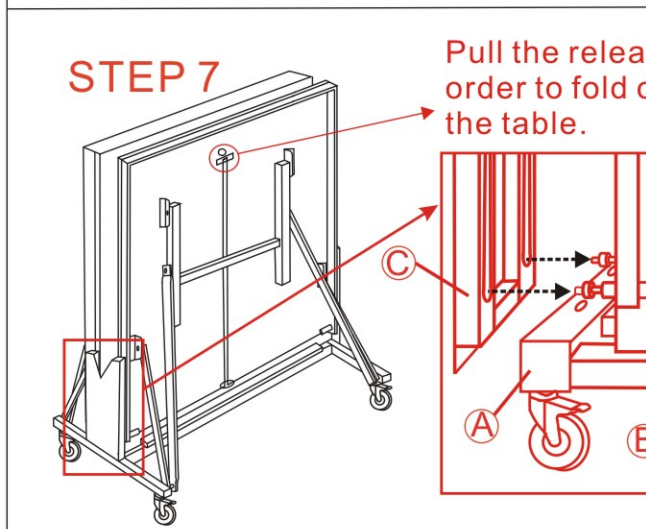

MODEL:LION 19 SPORT ROLLAWAY ASSEMBLY INSTRUCTIONS

Height Adjustment

Bolt #A8(4 Pcs.) Bolt #A9(4 Pcs.) Bolt #A1(4 Pcs.) Bolt #A4(4 Pcs.) Bolt #A6(4 Pcs.)

Nuts#B1 (12 Pcs.)

Spacers C2(28 pcs.)

MODEL: LION 19 SPORT ROLLAWAY ASSEMBLY INSTRUCTIONS

Pull the release string in order to fold or unfold the table.