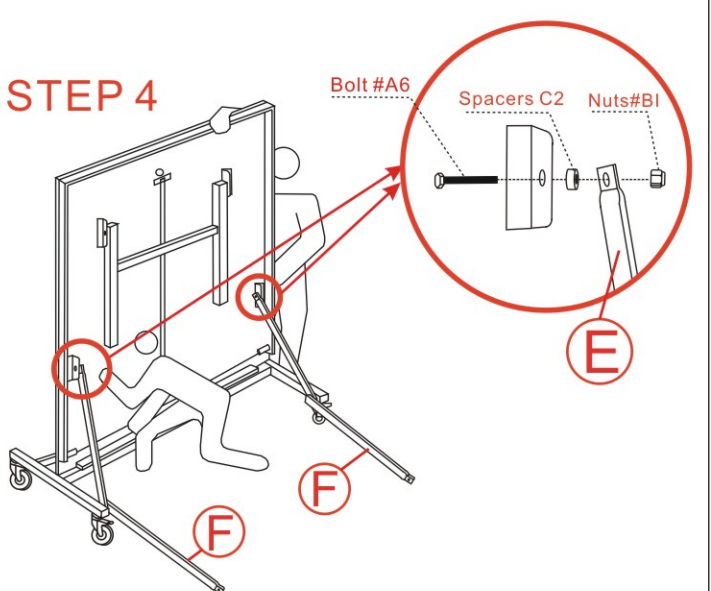

MODEL:LION 19 SPORT ROLLAWAY ASSEMBLY INSTRUCTIONS

Height Adjustment

Bolt #A8(4 Pcs.) Bolt #A9(4 Pcs.) Bolt #A1(4 Pcs.) Bolt #A4(4 Pcs.) Bolt #A6(4 Pcs.)

Nuts#B1 (12 Pcs.)

Spacers C2(28 pcs.)

MODEL: LION 19 SPORT ROLLAWAY ASSEMBLY INSTRUCTIONS

Pull the release string in order to fold or unfold the table.