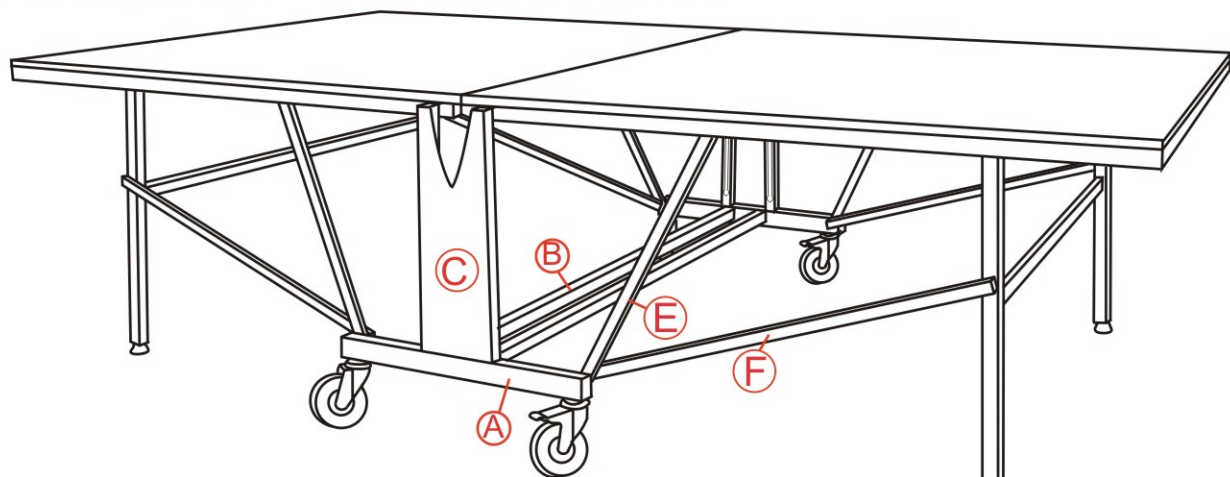

Do not sit or stand on the table because of the risk of collapse

This table is for indoor use only.

For your safety check that the Table top is properly locked

Only adults should set up the table for play. Two adults are recommended.

Moving the table on a sloping surface may cause the table to tip over, damage it or more seriously, lead to injury. Take the necessary precautions.

Take care when opening and closing the table. Ensure all locks are engaged.

MODEL:LION 19 SPORT ROLLAWAY ASSEMBLY INSTRUCTIONS

Height Adjustment

Bolt #A8(4 Pcs.) Bolt #A9(4 Pcs.) Bolt #A1(4 Pcs.) Bolt #A4(4 Pcs.) Bolt #A6(4 Pcs.)

Nuts#B1 (12 Pcs.)

Spacers C2(28 pcs.)

MODEL: LION 19 SPORT ROLLAWAY ASSEMBLY INSTRUCTIONS

Pull the release string in order to fold or unfold the table.